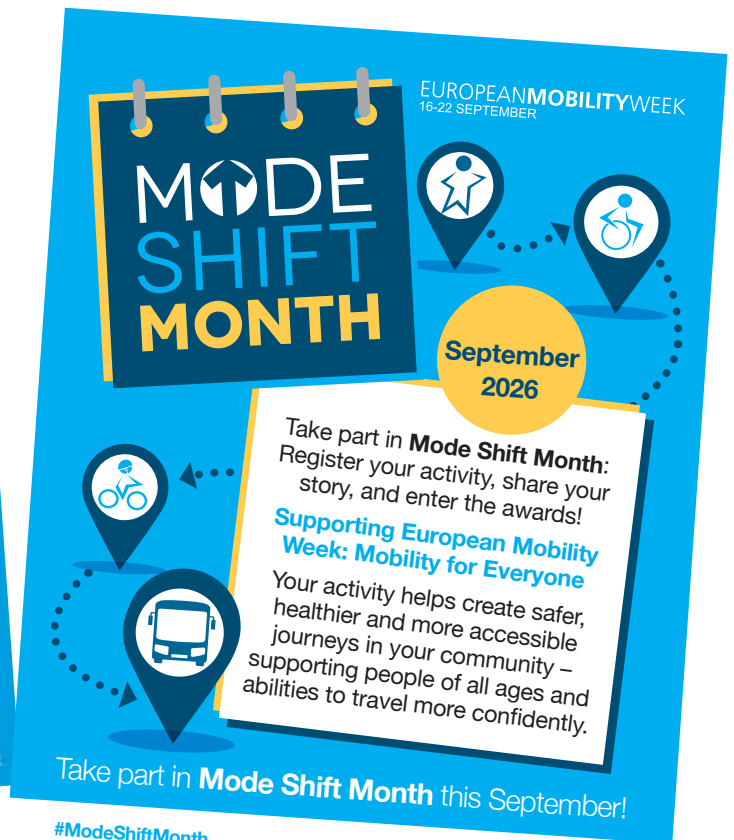

Team Modeshift

September, 2026

Is your workplace or school ready for #ModeShiftMonth?

September is all about inspiring small changes for everyday journeys.

Make a pledge. Start a conversation. Join the movement.

#ModeShiftMonth | @TeamModeshift

Campaign Assets and Resources

Printable pledge posters available at:
www.modeshiftmonth.org.uk

We're taking part in #ModeShiftMonth
social media tile:
www.modeshiftmonth.org.uk

#ModeShiftMonth www.modeshiftmonth.org.uk

#ModeShiftMonth
www.modeshiftmonth.org.uk

EUROPEAN MOBILITY WEEK
16-22 SEPTEMBER

Further information

Visit www.modeshiftmonth.org.uk
where you will find a range of ideas
and resources available to download.